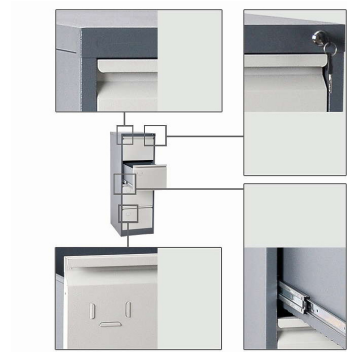

○ LOCKS INTRODUCTION

○ INTRODUCE HAND-CLASPING