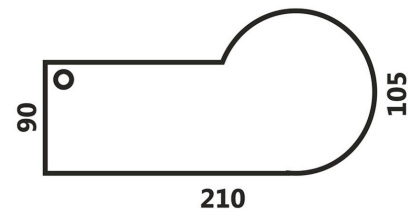

JAVA DESK P END

All panels are E1 standard chipboard as standard. E0 possible on request. Either very low Formaldehyde content or even 0. All vertical and horizontal panels are 25 MM thick. 2MM PVC borders/tapes.

Workstation dimensions with return: 210 X 105 X 90 X 73

SKU: WSPLDE2100 | **Categories:** [Desks](#), [Desks & Tables](#) | **Tags:** [Java](#), [Office](#)

Number of Parcels / Nombre de colis 1 | Product dimensions / Dimensions du produit
210 x 105 x 73 | **Units per Parcel / Unités par colis 1 | Volume (m3) 0.19 |**

OTHER PICTURES / AUTRES PHOTOS

210*105*H73

ADDITIONAL INFORMATION / INFORMATION ADDITIONNELLE

Weight	71 kg
Cable Management	2 Holes, N/A
Type of legs / base	Panel Legs
Side of return	Left, Right