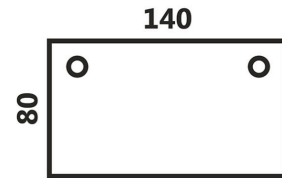

JAVA DESK

All panels are E1 standard chipboard as standard. E0 possible on request. Either very low Formaldehyde content or even 0. All vertical and horizontal panels are 25 MM thick. 2MM PVC borders/tapes

Dimensions of the desks are as follows:

- 80 model: 80 x 80 x 73
- 120 model: 120 x 80 x 73
- 140 model: 140 x 80 x 73
- 160 model: 160 x 80 x 73
- 180 model: 180 x 80 x 73

SKU: ODPL | **Categories:** [Desks](#), [Desks & Tables](#) | **Tags:** [Java](#), [Office](#)

Number of Parcels / Nombre de colis 1 | Units per Parcel / Unités par colis 1 | Volume (m3) 0.103 |

OTHER PICTURES / AUTRES PHOTOS

140*80*H73

ADDITIONAL INFORMATION / INFORMATION ADDITIONNELLE

Weight	46 kg
Tape thickness	2 mm
Tape Material	PVC
Top Material	Chipboard
Cable Management	2 Holes, N/A
Type of legs / base	Panel Legs
Lockable Door / Drawer	N/A
Extensions, Accessories	None
Type of Structure	Modesty Panel
Anti-tilt	N/A
Number of Doors / Drawers	N/A
Desk size	120, 140, 160, 180, 80