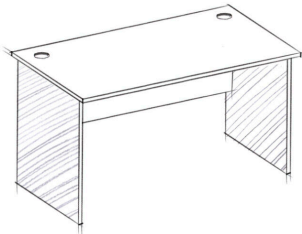

JAVA DESK

All panels are E1 standard chipboard as standard. E0 possible on request. Either very low Formaldehyde content or even 0. All vertical and horizontal panels are 25 MM thick. 2MM PVC borders/tapes

Dimensions of the desks are as follows:

- 80 model: 80 x 80 x 73
- 120 model: 120 x 80 x 73
- 140 model: 140 x 80 x 73
- 160 model: 160 x 80 x 73
- 180 model: 180 x 80 x 73

SKU: ODPL | **Categories:** [Desks](#), [Desks & Tables](#) | **Tags:** [Java](#), [Office](#)

Number of Parcels / Nombre de colis 1 | Units per Parcel / Unités par colis 1 | Volume (m3) 0.103 |

OTHER PICTURES / AUTRES PHOTOS

140*80*H73

ADDITIONAL INFORMATION / INFORMATION ADDITIONNELLE

Weight	46 kg
Tape thickness	2 mm
Tape Material	PVC
Top Material	Chipboard
Cable Management	2 Holes, N/A
Type of legs / base	Panel Legs
Lockable Door / Drawer	N/A
Extensions, Accessories	None
Type of Structure	Modesty Panel
Anti-tilt	N/A
Number of Doors / Drawers	N/A
Desk size	120, 140, 160, 180, 80