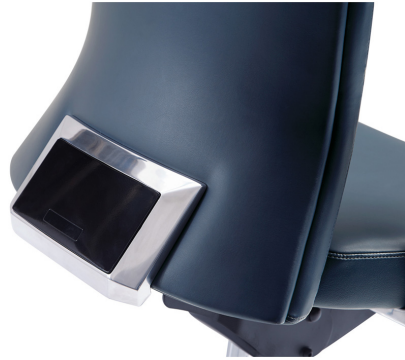

KELVIN

Very comfortable, ergonomic, BIFMA standards, 3 year warranty, high back conferring status directional seat. Many qualitative functions giving it with no doubt a directional status. Synchro mechanism, non-return, lockable in 5 positions. purified forms.

SKU: Kelvin | **Categories:** [Executive Chairs](#) | **Tags:** [Office](#)

Number of Parcels / Nombre de colis 1 | Product dimensions / Dimensions du produit
615 x 670 x 1170-1290 | **Units per Parcel / Unités par colis 1 | Volume (m3) 0.19 |**

OTHER PICTURES / AUTRES PHOTOS

ADDITIONAL INFORMATION / INFORMATION ADDITIONNELLE

Weight	23 kg
Dimensions	34 × 64 × 84 cm
Base Material	Aluminium
Type of Base	Wheels
Base Radius	350 mm
Seat Material	Fabric or PU or Leather
Back Filling	HD Foam
Seat Filling	HD Foam
Armrest Material	Aluminium with PU Pad
Seat Tilting	5 Positions with adjustable tension
Wheels & Type	Nylon & Polyamid Wheels
Wheels (Castor) Size	50 mm
Gas Lift Type	Class III - Steel
Gas Lift Height	185 mm
Back Height	High Back
Seat System	Fixed Base
Armrest Functions	3D
Lumbar Support	Non Adjustable
Synchro and/or anti-shock	Yes
Head Rest	Integrated
Height Adjustable Backrest	No
Stackable	No