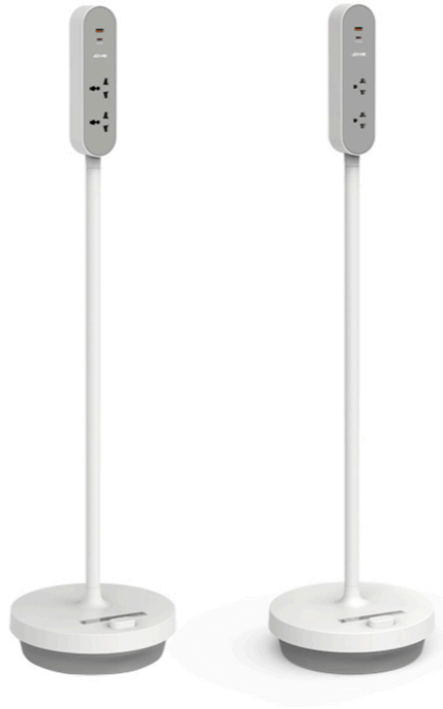

MOVABLE CHARGING STATION

SKU: N/A | **Categories:** [Complementary](#), [Plugs & Chargers](#) |

ADDITIONAL INFORMATION / INFORMATION ADDITIONNELLE