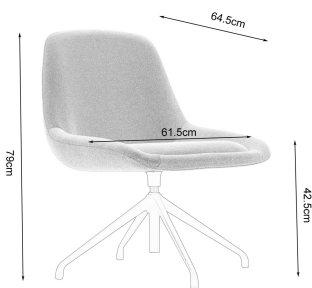

SIDNEY

Minimalist and elegant lounge chair. Aluminum base and mechanism, coated in black, 45 high density foam, 15mm thick plywood, height adjustable and swivel.

SKU: Sidney | **Categories:** [Armchairs](#), [Armchairs & Sofas](#) | **Tags:** [Lounge Waiting](#)

Number of Parcels / Nombre de colis 1 | Product dimensions / Dimensions du produit
615 x 645 x 790 | **Units per Parcel / Unités par colis 1 | Volume (m3) 0.2 |**

OTHER PICTURES / AUTRES PHOTOS

ADDITIONAL INFORMATION / INFORMATION ADDITIONNELLE

| | |
|-----------------------------------|---|
| Weight | 27 kg |
| Base Material | Steel |
| Type of Base | Other |
| Base Radius | N/A |
| Seat Material | Fabric or PU or Leather |
| Back Filling | HD Cut Foam |
| Seat Filling | HD Cut Foam |
| Armrest Material | Steel with Wood Pad |
| Seat Tilting | Swivel |
| Wheels & Type | None |
| Wheels (Castor) Size | N/A |
| Gas Lift Type | None |
| Gas Lift Height | N/A |
| Back Height | High Back |
| Seat System | Fixed Base |
| Armrest Functions | Fixed |
| Lumbar Support | N/A |
| Synchro and/or anti-shock | No |
| Head Rest | No |
| Height Adjustable Backrest | No |
| Stackable | No |